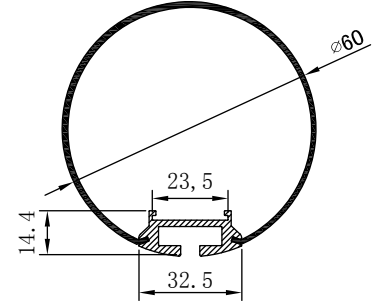

Color 

Unit: mm

Features:

1. Model: HL-BAPL069A
2. Material: AL6063+PC
3. Surface: Anodized/Painting
4. Lighting source width: 24mm
5. Length: 4m/max
6. Installation: For offices / conference rooms / supermarkets / home lighting application.

Accessory:

End Cap

Aluminum Profile

Suspended Rope

Cover

Installation: